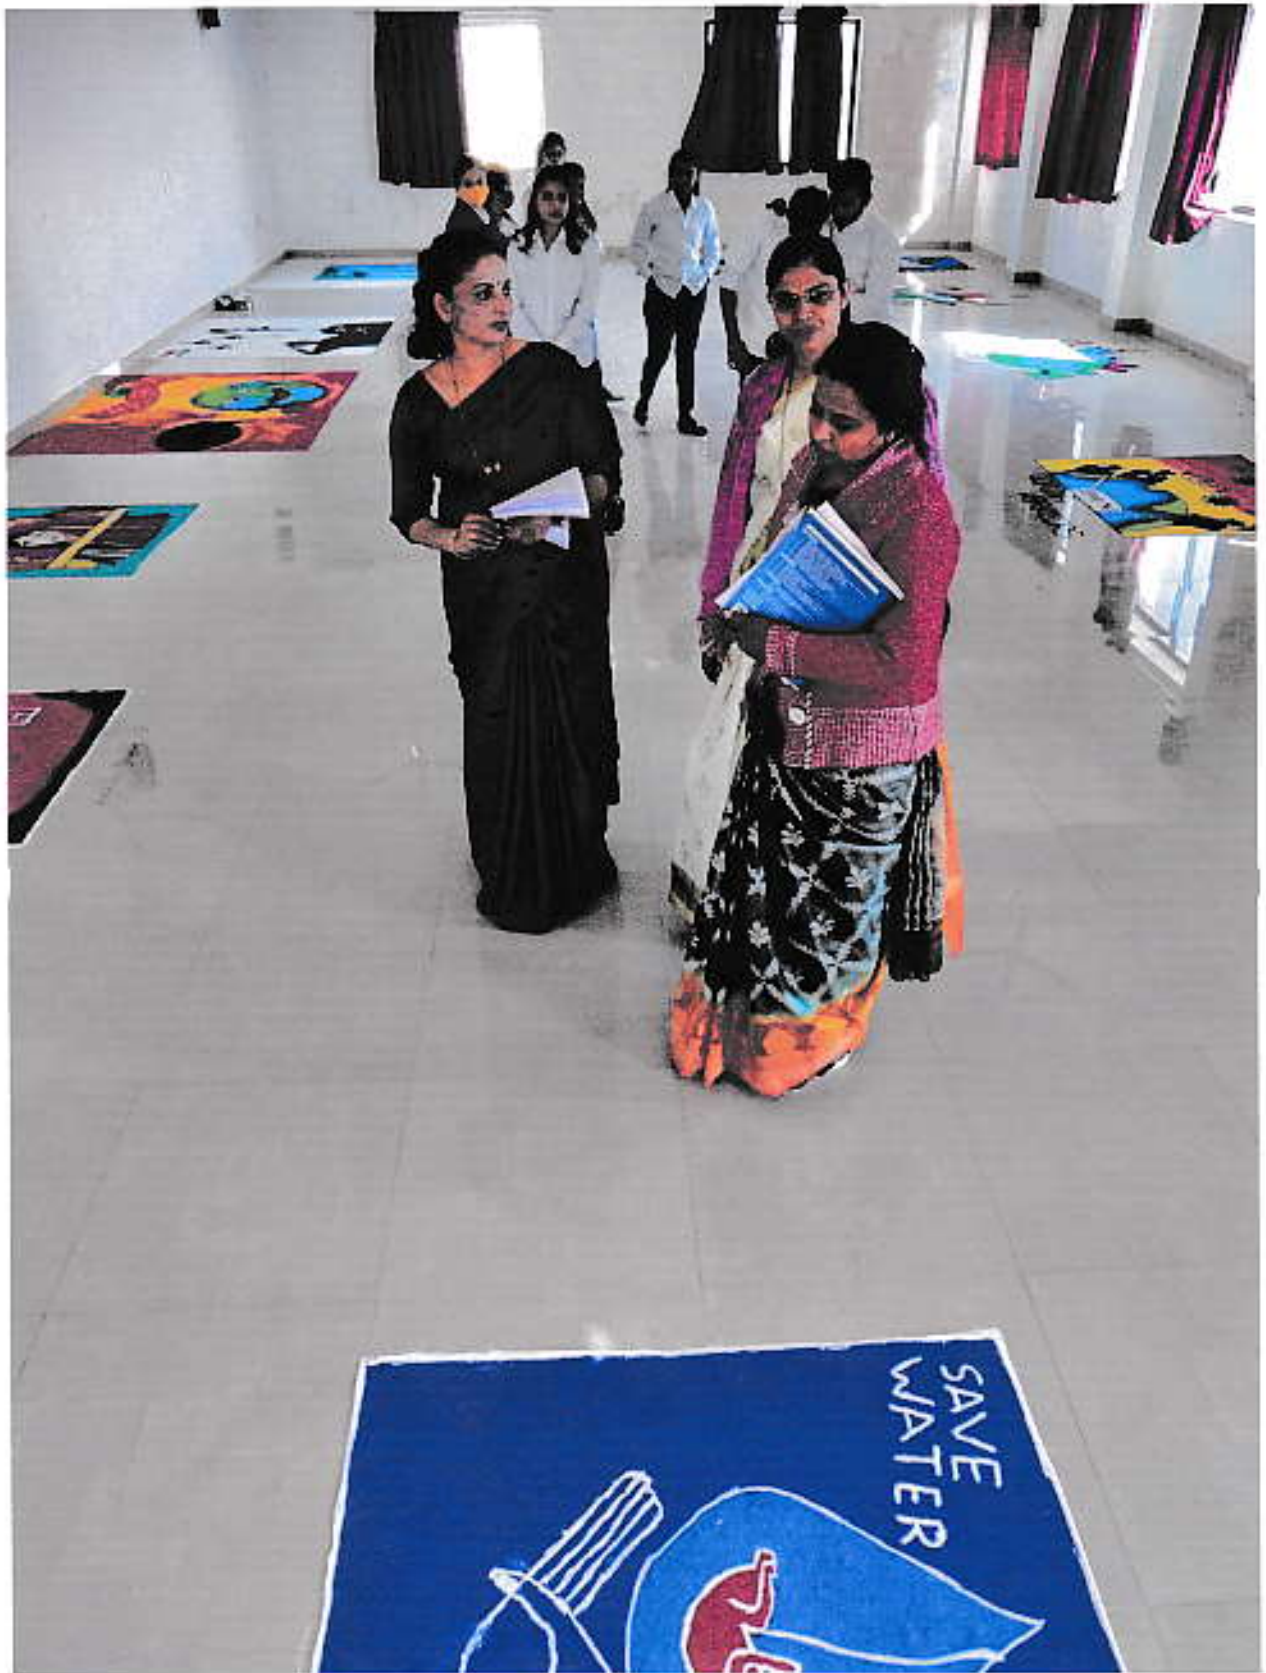

Career Guidance Program 2023

2022 poster presentation

*Blak*  
Principal

**Rangoli 2021**

  
**Principal**

Vilas Tambe Womens College of Education (B.Ed.)  
Dumbarwadi(Otur) Tal. Junnar, Dist. Pune.

Teaching Aid Exhibition 25/02/2023