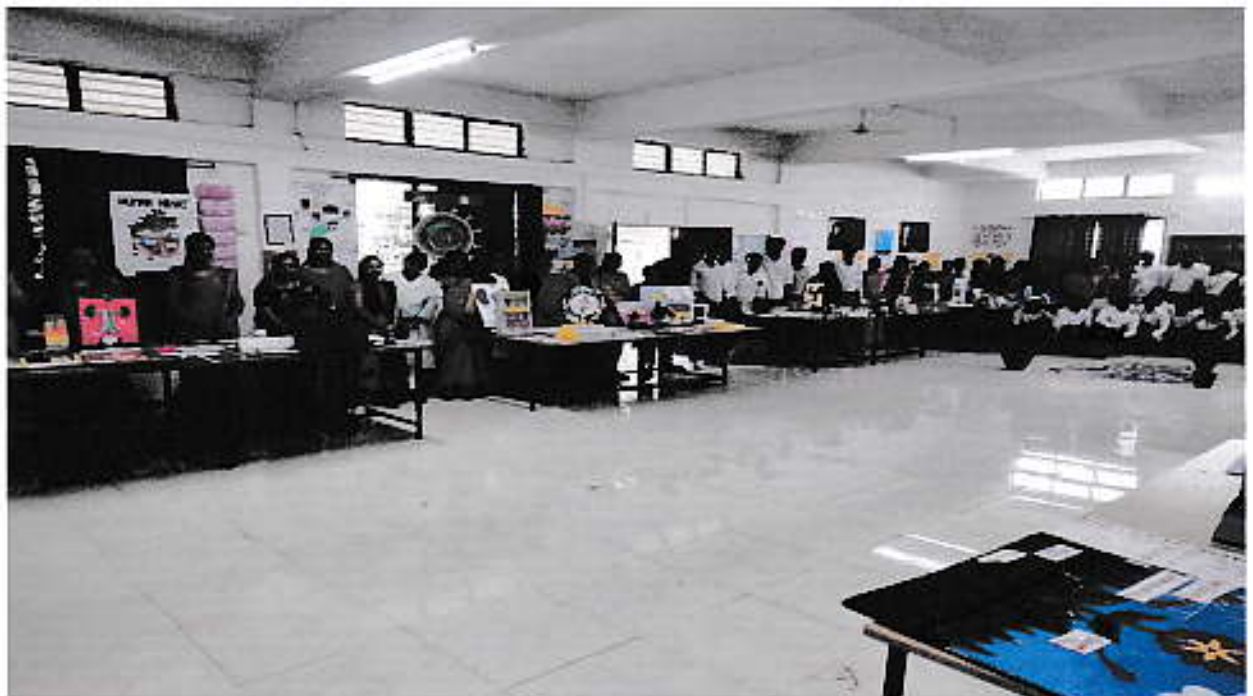

Career Guidance Program 2023

2022 poster presentation

*Blak*  
Principal

**Rangoli 2021**

  
**Principal**

Vilas Tambe Womens College of Education (B.Ed.)  
Dumbarwadi(Otur) Tal. Junnar, Dist. Pune.

Teaching Aid Exhibition 25/02/2023